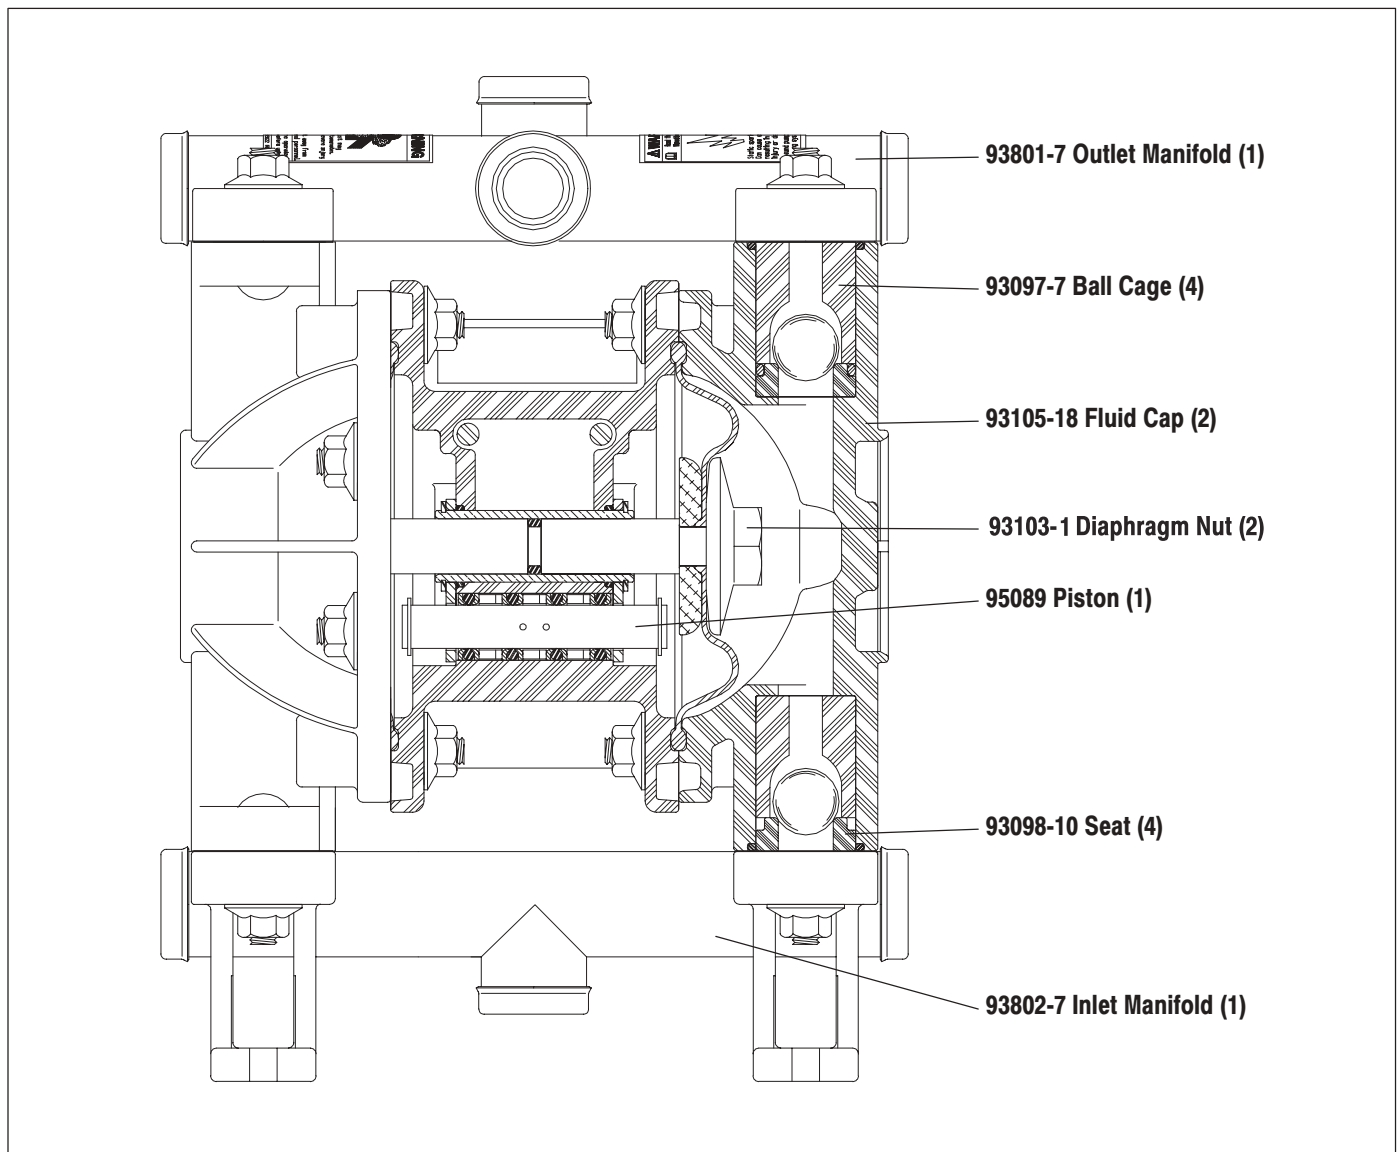

670003 and 670003-344 SPECIAL 1/2" DIAPHRAGM PUMPS

GENERAL DESCRIPTION

The 670003-X special 1/2" diaphragm pumps are similar to models 66605J-XXX diaphragm pumps. These pumps feature a single piece inlet manifold and a single piece outlet manifold.

The 670003-X models and their standard model counterparts are shown in the chart at right. A 66605X-X Operator's Manual (PN 97999-99) is to be used for General Information, Installation, Operation and Maintenance. Follow the standard parts list with the exception of the items listed below.

MODEL CHART

670003-X Model	Standard Model	Fluid Section Repair Kit	Air Section Repair Kit
670003	66605J-3EB	637140-EB	637141
670003-344	66605J-344	637140-44	637141

PN 97999-918

INGERSOLL RAND COMPANY LTD
 209 NORTH MAIN STREET - BRYAN, OHIO 43506
 (800) 495-0276 • FAX(800) 892-6276
 www.ingersollrandproducts.com